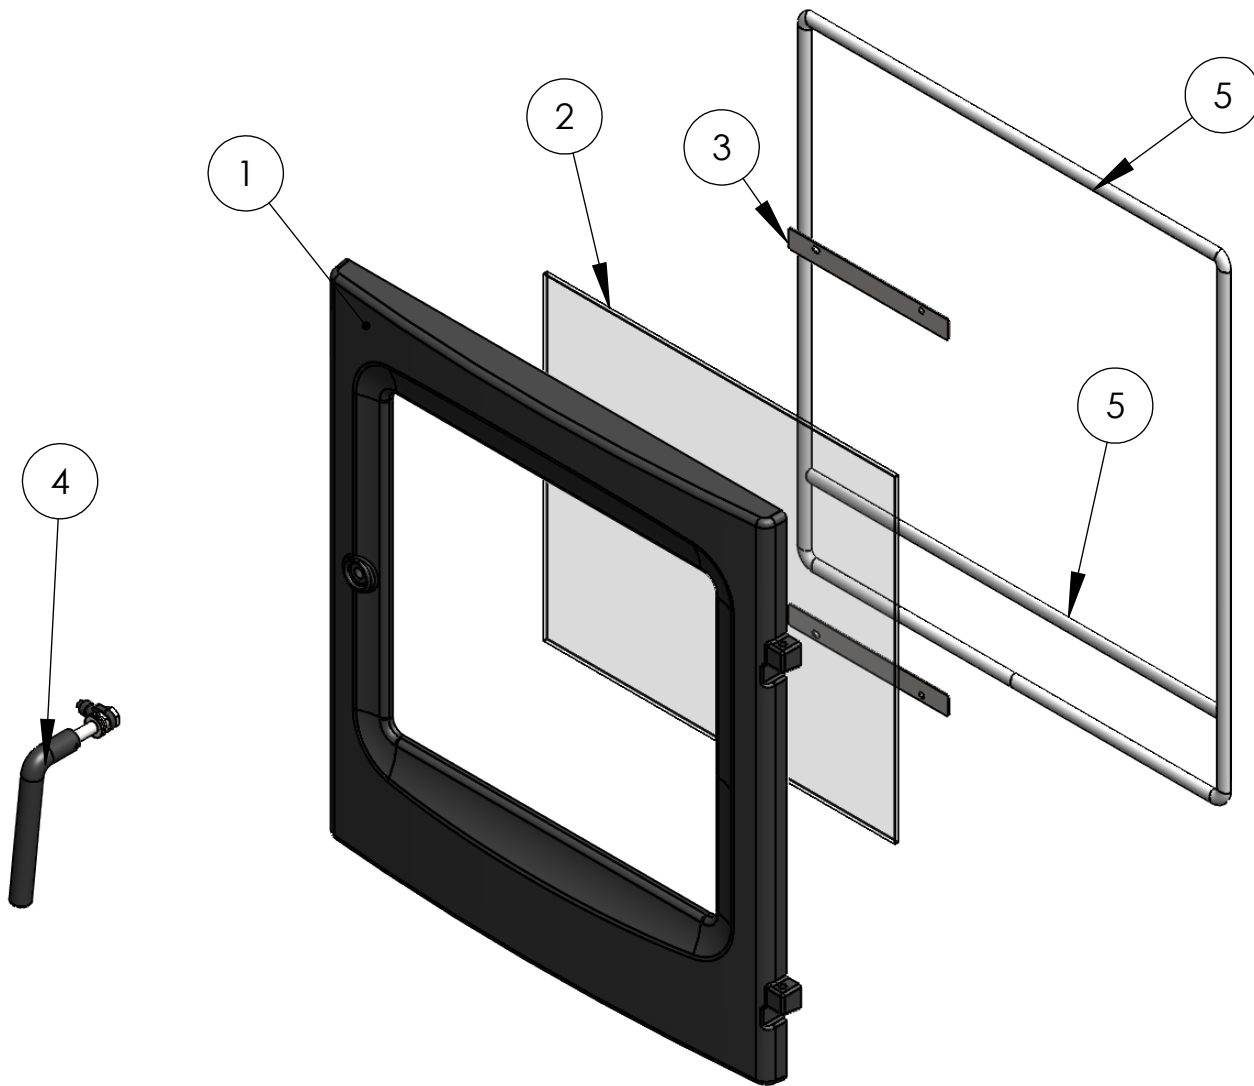

Go Eco Modern Door

ITEM NO.	Description	Part NO	QTY.
1	Go Eco Modern Door	9536	1
2	Go Eco 5 Wide Modern Glass Panel	9070	1
3	Glass Retainer	FPX458-M417	2
4	Go Eco Modern Door handle 1	9525	1
5	Go Eco 5 Wide Modern Door Seal	Outer: 9100 / Centre: 9098	1